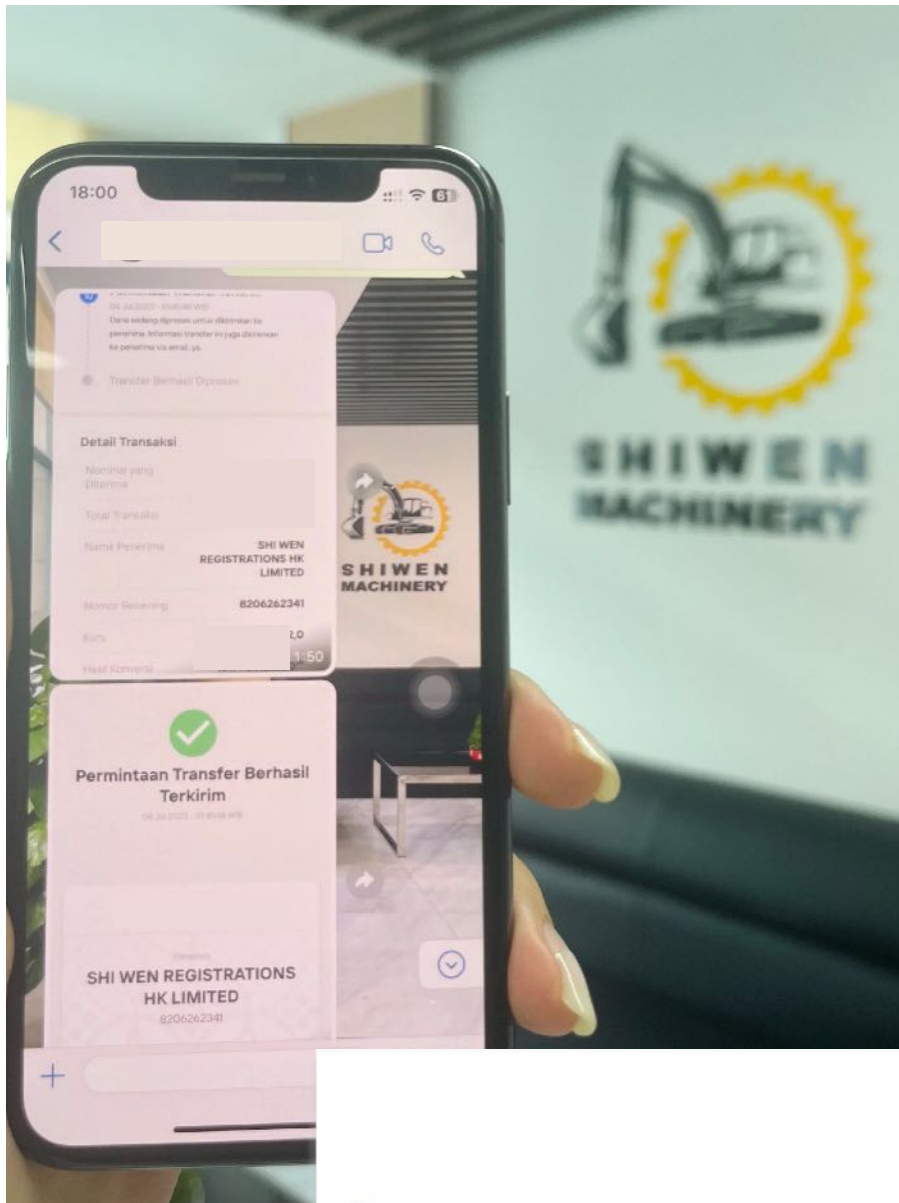

**SHIWEN
MACHINERY**

CASOS ANTERIORES